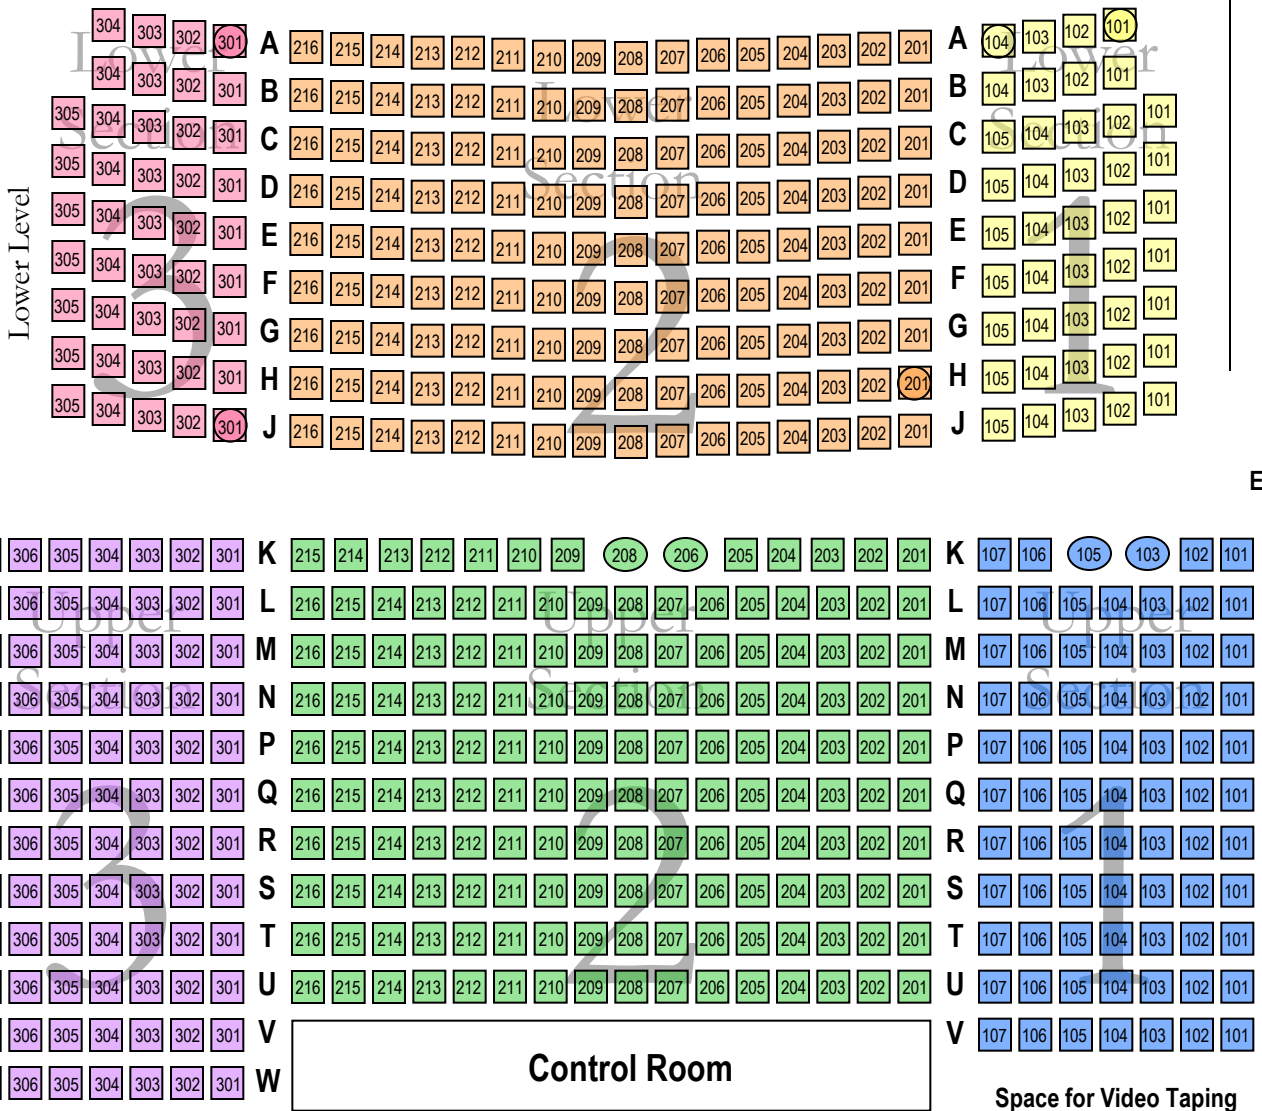

PATRICIA LUOSTARI THEATRE

FOR THE PERFORMING ARTS

SEATING CHART

Stage

Handicapped Accessible Seating

Wheelchair Accessible Space